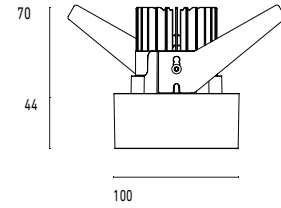

101 10 000211.012

Model

Name	Mono 100 Type 2 Recessed Downlighter
Finish	Structured White
Area	Indoor

System

Power (Luminaire)	16W
Power (System)	19W
Voltage	240V-AC
Optics	Rotationally Symmetrical Direct 60°
Colour Temperature	2700°K
Luminous Flux	1350lm
TM30	Rf95 Rg103
CRI	Ra97
Lumen Maintenance	L90 B10 50000hrs
Chromacity	<3 McAdam Step Ellipse
Articulation	Fixed
Cut-Out	
Ingress Protection	IP44
Control Device	Remote Phase DIM (Included)
Class	III